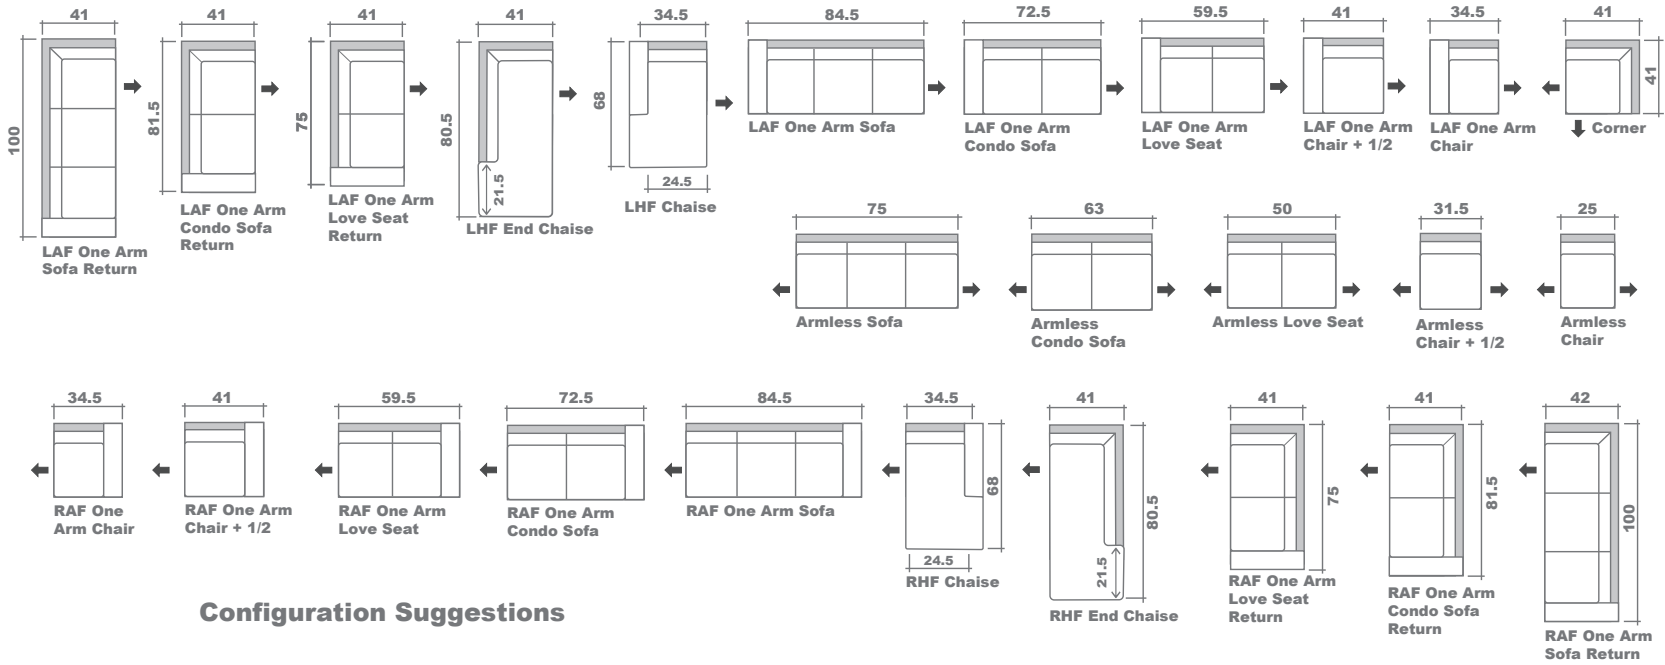

Alexis Sectional Planner

Configuration Suggestions

GENERAL INFORMATION:

*dye-lot of the actual fabric and the swatch may not be exact match
 *no zipper/inserts in fibre filled toss pillows

*overall dimensions may vary +/- 1"
 *see fabric swatch for exact colour