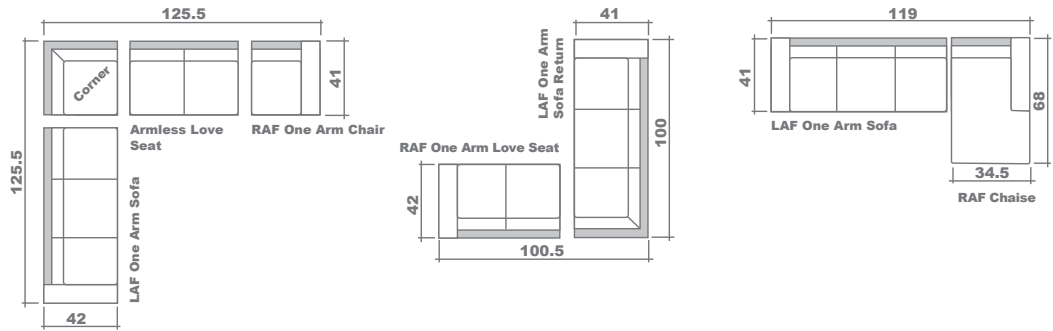

Alexis Sectional Planner

Configuration Suggestions

GENERAL INFORMATION:

*dye-lot of the actual fabric and the swatch may not be exact match
 *no zipper/inserts in fibre filled toss pillows

*overall dimensions may vary +/- 1"
 *see fabric swatch for exact colour