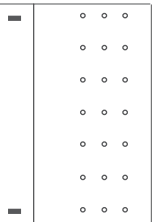

7 Choose Button Tufted:

Yes (King/Queen/Double 21 buttons)