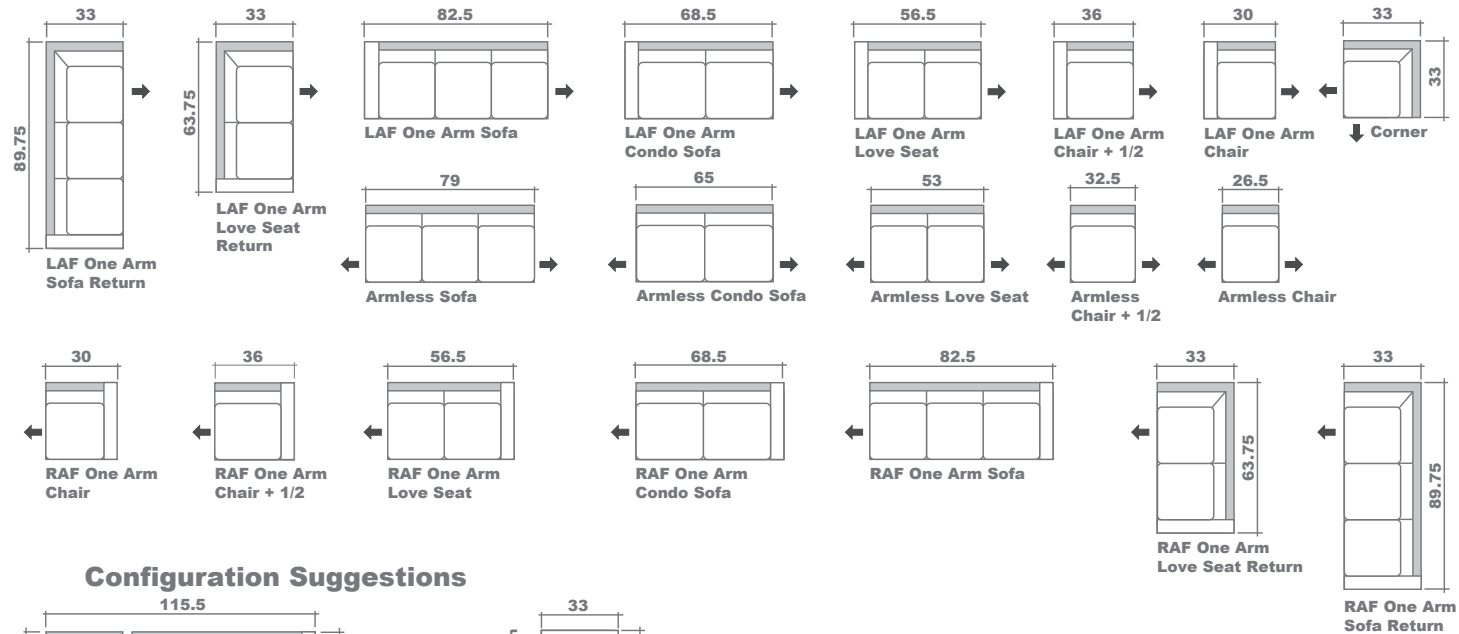

HOME ENVY FURNISHINGS Conrad Sectional Planner

Configuration Suggestions

Body Fabric: Coombs Silver Grey
Toss Pillow Fabric: Coombs Silver Grey

GENERAL INFORMATION:

*dye-lot of the actual fabric and the swatch may not be exact match
*fabric yardage for plain, railroaded 54" bolt

*no zipper/inserts in fibre filled toss pillows
*overall dimensions may vary +/- 1"
*see fabric swatch for exact colour

FABRIC	(YDS)	FABRIC	(YDS)
One Arm SF Return:	15.00	Armless Sofa:	11.75
One Arm LS Return:	11.50	Armless Condo Sofa:	9.75
One Arm Sofa:	12.75	Armless Loveseat:	8.25
One Arm Condo Sofa:	11.00	Armless Chair + 1/2:	5.50
One Arm Loveseat:	9.50	Armless Chair:	4.00
One Arm Chair + 1/2:	6.75	Corner:	8.25
One Arm Chair:	6.00	Sofa/Chaise:	16.50