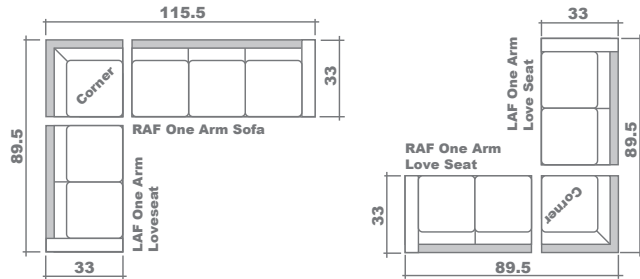

HOME ENVY FURNISHINGS Conrad Sectional Planner

Configuration Suggestions

Body Fabric: Coombs Silver Grey
Toss Pillow Fabric: Coombs Silver Grey

GENERAL INFORMATION:

*dye-lot of the actual fabric and the swatch may not be exact match
*fabric yardage for plain, railroaded 54" bolt

*no zipper/inserts in fibre filled toss pillows
*overall dimensions may vary +/- 1"
*see fabric swatch for exact colour

FABRIC	(YDS)	FABRIC	(YDS)
One Arm SF Return:	15.00	Armless Sofa:	11.75
One Arm LS Return:	11.50	Armless Condo Sofa:	9.75
One Arm Sofa:	12.75	Armless Loveseat:	8.25
One Arm Condo Sofa:	11.00	Armless Chair + 1/2:	5.50
One Arm Loveseat:	9.50	Armless Chair:	4.00
One Arm Chair + 1/2:	6.75	Corner:	8.25
One Arm Chair:	6.00	Sofa/Chaise:	16.50